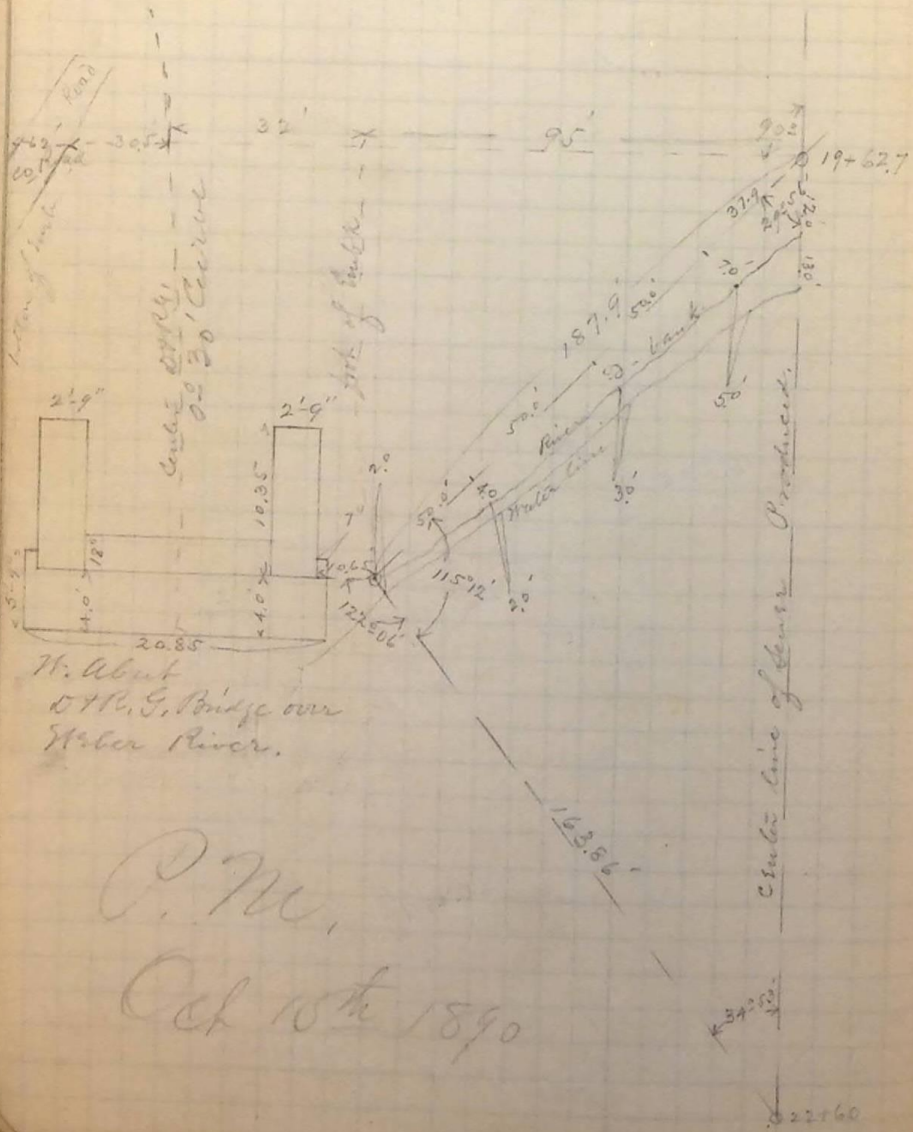

Topography Notes West Side
 Asher River near D.R.G. Ry
 West Abutment.

Topography Notes West Side⁶⁹
 of Asher River near D.R.G.
 West Abutment.

O. M. Oct 16th 90